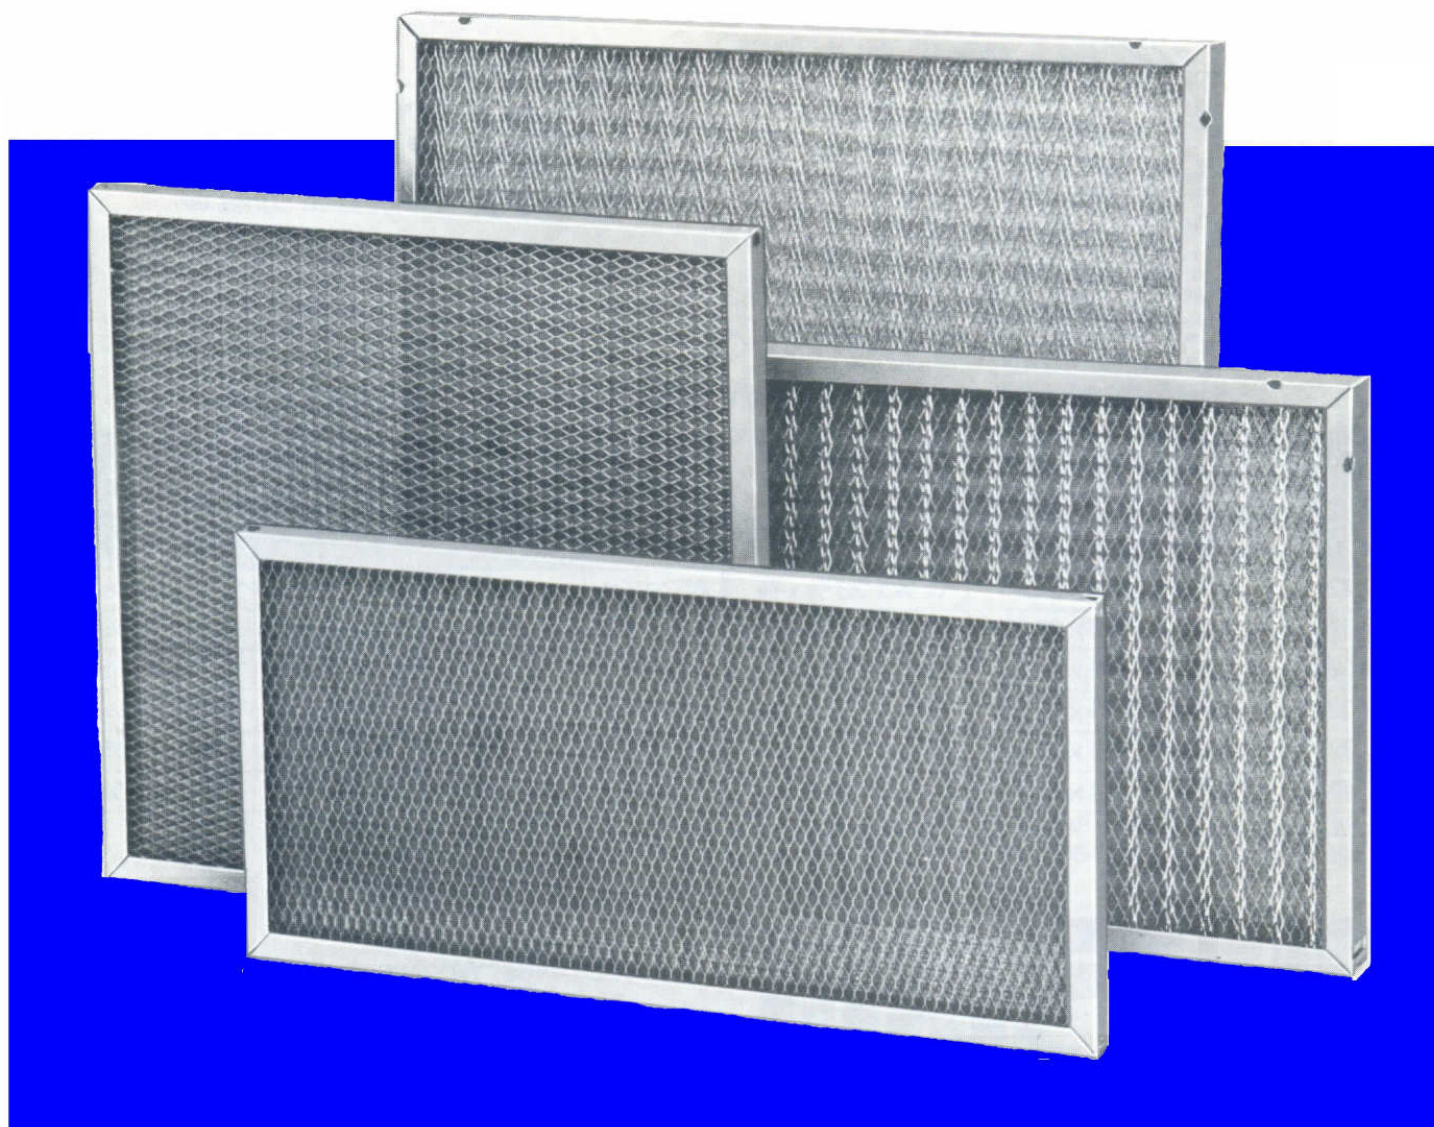

For Heating, Cooling, Ventilation and Demisting.

AIRSAN TYPE AF Air Filter

Permanent • All Metal • High Efficiency • Viscous Impingement Filters

Airsan Type AF filters are highly efficient all-metal air filters designed for a wide range of industrial, commercial and residential medium-duty applications.

These filters offer low initial resistance, high dust holding capacity and low rate of increase in static pressure. These qualities provide long lasting dependable performance of these permanent, washable filters.

Type AF filters are easily cleanable with hot water and detergent or with commercial solvent, and are recharged with AIRSAN Film-Cor Adhesive or any good grade of light oil.

These filters are constructed of multiple layers of specially arranged crimped electro-galvanized wire sloth protected on both sides by galvanized expanded metal and assembled in sturdy 18 gauge galvanized steel frames.

Type AF air filters are available in standard rectangular sizes in 1" and 2" nominal widths. Special sizes can be made to order. AF filters are also available in aluminum (AFAA), bronze (AFBB), or stainless steel (AFSS) to meet the needs of special applications.