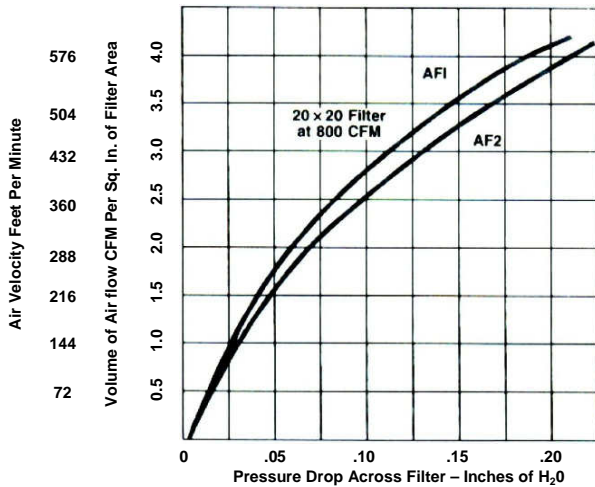

AIRSAN TYPE AF Air Filter

Permanent • All Metal • High Efficiency • Viscous Impingement Filters

Airsan Type AF filters are highly efficient all-metal air filters designed for a wide range of industrial, commercial and residential medium-duty applications.

These filters offer low initial resistance, high dust holding capacity and low rate of increase in static pressure. These qualities provide long lasting dependable performance of these permanent, washable filters.

Type AF filters are easily cleanable with hot water and detergent or with commercial solvent, and are recharged with AIRSAN Film-Cor Adhesive or any good grade of light oil.

These filters are constructed of multiple layers of specially arranged crimped electro-galvanized wire sloth protected on both sides by galvanized expanded metal and assembled in sturdy 18 gauge galvanized steel frames.

Type AF air filters are available in standard rectangular sizes in 1" and 2" nominal widths. Special sizes can be made to order. AF filters are also available in aluminum (AFAA), bronze (AFBB), or stainless steel (AFSS) to meet the needs of special applications.